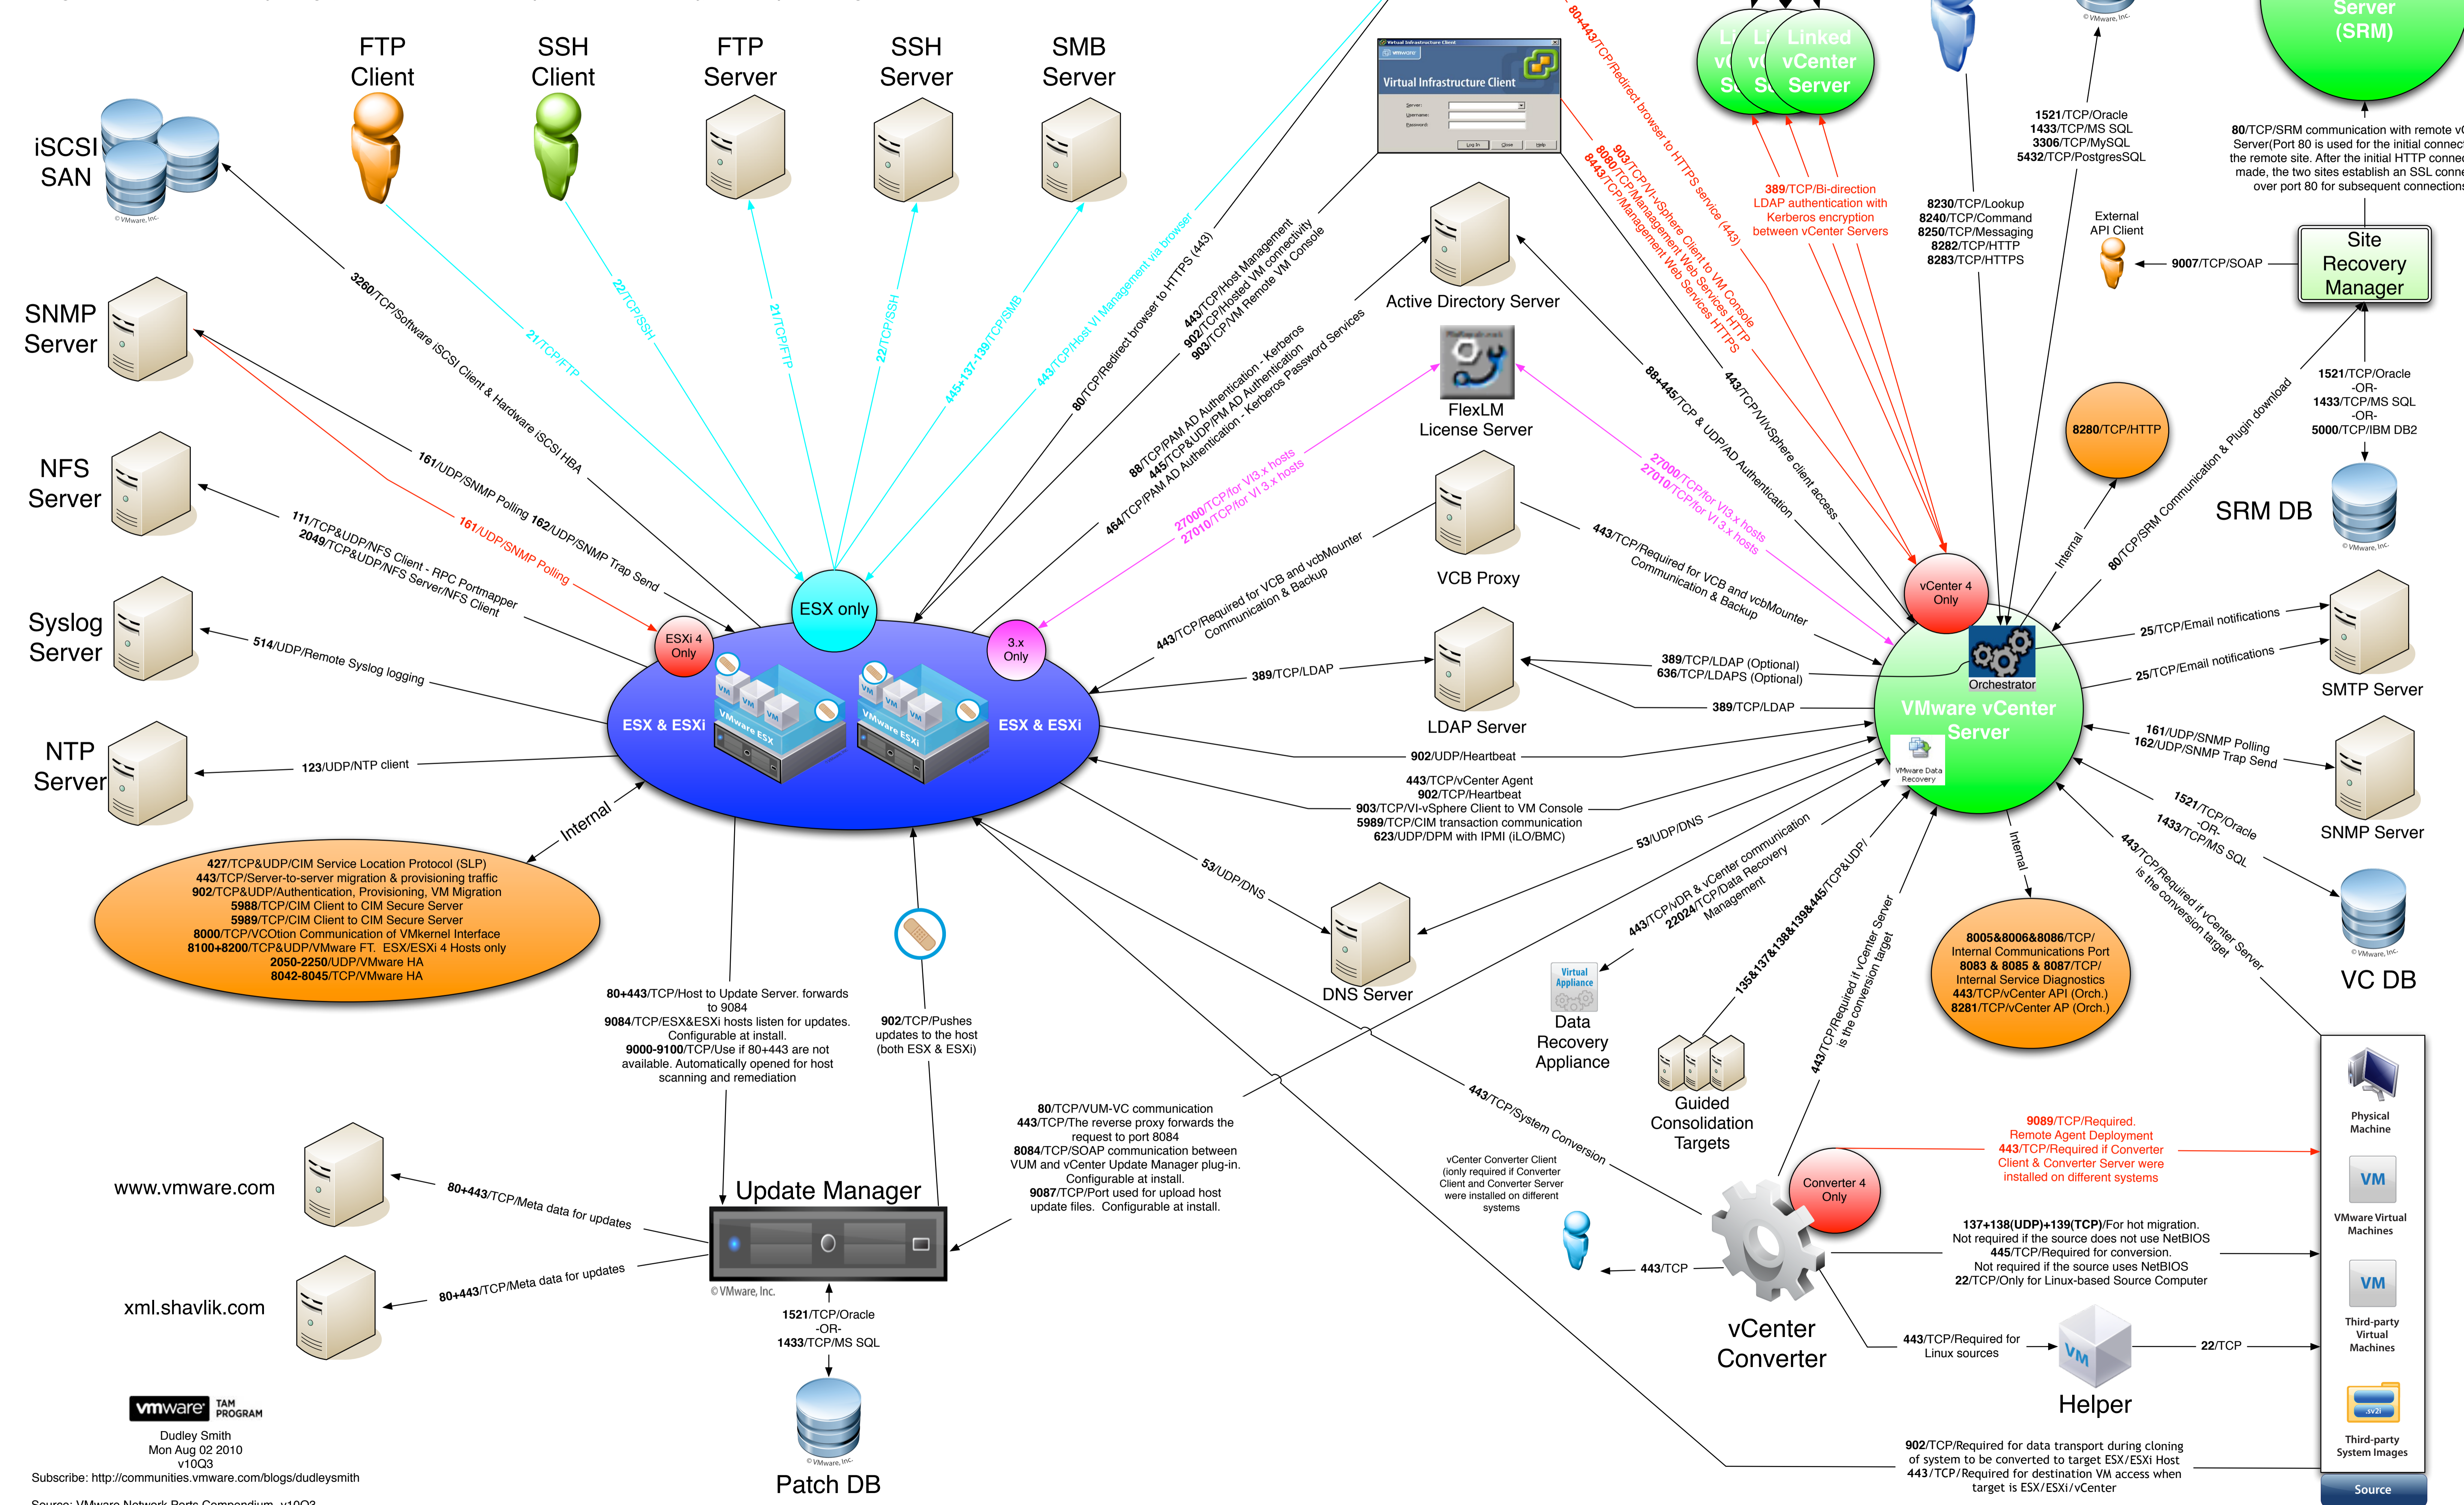

# Connections & Ports in ESX & ESXi

Including vCenter Server, Site Recovery Manager, VMware Consolidated Backup, VMware Data Recovery, VMware Update Manager, VMware Orchestrator and VMware Converter

Dudley Smith  
Mon Aug 02 2010  
v10Q3

Subscribe: <http://communities.vmware.com/blogs/dudleysmith>

Source: VMware Network Ports Compendium -v10Q3  
This document was created using the official VMware icon and diagram library.  
Copyright © 2009 VMware, Inc. All rights reserved. This product is protected by U.S. and international copyright and intellectual property laws. VMware products are covered by one or more patents listed at <http://www.vmware.com/go/patents>. VMware does not endorse or make any representations about third party information included in this document, nor does the inclusion of any VMware icon or diagram in this document imply such an endorsement.